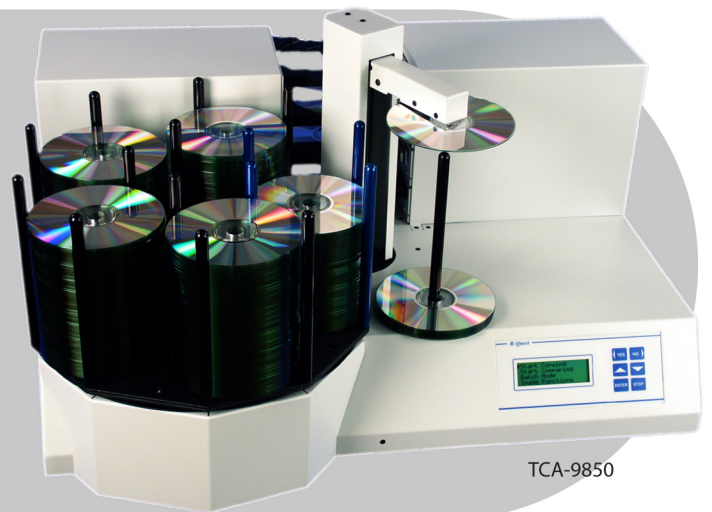

9000 Series

Automated Disc Duplicators

The TCA-9000 series desktop duplicators provide high throughput, high capacity duplication in an amazingly small footprint. Fast recorders, large capacities and smooth robotics make this series perfect for the office environment and service bureau alike! The optional gigabit network upgrade combined with TrueNet 2 software makes this one of the most flexible automated duplicators available today!

The TCA-9200 is the perfect entry level system without compromising performance. It features 2 high speed recorders and 220 disc capacity, all in a small package. However, if you are looking for maximum throughput, check out the TCA-9850 (8 recorders and 550 disc capacity) or the amazing TCD-1800 which not only includes 8 high speed recorders, but also an amazing 1000 disc capacity in a very compact space!

COMPACT
disc
DATA STORAGE

DVD

Blu-ray Disc

- Simple Operation via LCD and Touchpad !
- 18x DVD / 48x CD
- Blu-ray Recorders Available
- Large 220, 550 or 1000 Disc Capacity
- Small Footprint - Fits on Most Desktops
- Store Images on Internal Hard Disk
- Fast Audio Analysis and Master Read
- Auto Format Recognition
- Gigabit Networking Optional

9000 Series

Automated Disc Duplicators

Now Shipping... Our New Series 5 Controller!

Product Code	Drives/ Capacity	Software /Networkable	Memory / HDD	Weight / Dimensions	Power / Environment
TCA-9200	2 / 220	Stand Alone, Keypad Operation / Network Optional	80 GB HDD / 256MB Memory	39lbs (13.5kg) approx. / 14.5"L x 18"W x 13.5"H (cm: 37.25D x 34.5H x 46W) approx.	110v / 220v Auto Switch / Power Consumption - 100W / Environment Temperature: 40-95°F (5-35°C) Humidity 20%-80% non-condensing
TCA-9200BD	2 / 220 Blu-ray				