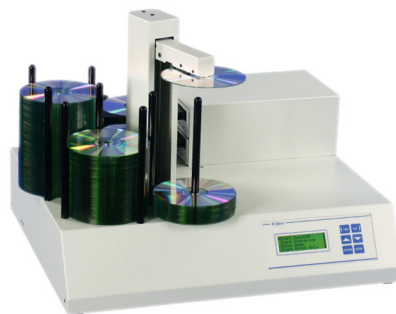

9000 Series

Automated Disc Duplicators

Now Shipping... Our New Series 5 Controller!

Product Code	Drives/ Capacity	Software /Networkable	Memory / HDD	Weight / Dimensions	Power / Environment
TCA-9200	2 / 220	Stand Alone, Keypad Operation / Network Optional	80 GB HDD / 256MB Memory	39lbs (13.5kg) approx. / 14.5"L x 18"W x 13.5"H (cm: 37.25D x 34.5H x 46W) approx.	110v / 220v Auto Switch / Power Consumption - 100W / Environment Temperature: 40-95°F (5-35°C) Humidity 20%-80% non-condensing
TCA-9200BD	2 / 220 Blu-ray				

TCA-9450	4 / 550	Stand Alone, Keypad Operation / Network Optional	80 GB HDD / 256MB Memory 1GB Upgrade Option	73lbs (33.1kg) approx. / 30"D x 26"W x 20"H (cm: 76.2D x 66H x 50.8W) approx.	110v / 220v Auto Switch / Power Consumption - 100W / Environment Temperature: 40-95°F (5-35°C) Humidity 20%-80% non-condensing
TCA-9450BD	4 / 550 Blu-ray				

TCA-9800	8 / 220	Stand Alone, Keypad Operation / Network Optional	80 GB HDD / 1GB Memory	80lbs (36.3kg) approx. / 30"D x 26"W x 20"H (cm: 76.2D x 66H x 50.8W) approx.	110v / 220v Auto Switch / Power Consumption - 100W / Environment Temperature: 40-95°F (5-35°C) Humidity 20%-80% non-condensing
TCA-9800BD	8 / 220 Blu-ray				

TCA-9850	8 / 550	Stand Alone, Keypad Operation / Network Optional	80 GB HDD / 1GB Memory	84lbs (38.1kg) approx. / 30"D x 26"W x 20"H (cm: 76.2D x 66H x 50.8W) approx.	110v / 220v Auto Switch / Power Consumption - 100W / Environment Temperature: 40-95°F (5-35°C) Humidity 20%-80% non-condensing
TCA-9850BD	8 / 550 Blu-ray