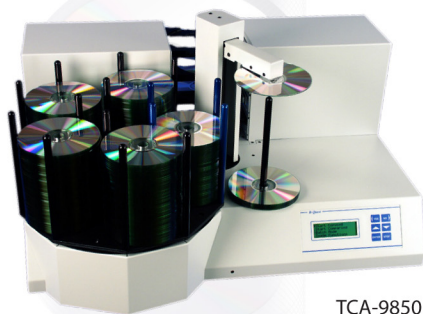

TCA-9450	4 / 550	Stand Alone, Keypad Operation / Network Optional	80 GB HDD / 256MB Memory 1GB Upgrade Option	73lbs (33.1kg) approx. / 30"D x 26"W x 20"H (cm: 76.2D x 66H x 50.8W) approx.	110v / 220v Auto Switch / Power Consumption - 100W / Environment Temperature: 40-95°F (5-35°C) Humidity 20%-80% non-condensing
TCA-9450BD	4 / 550 Blu-ray				

TCA-9800	8 / 220	Stand Alone, Keypad Operation / Network Optional	80 GB HDD / 1GB Memory	80lbs (36.3kg) approx. / 30"D x 26"W x 20"H (cm: 76.2D x 66H x 50.8W) approx.	110v / 220v Auto Switch / Power Consumption - 100W / Environment Temperature: 40-95°F (5-35°C) Humidity 20%-80% non-condensing
TCA-9800BD	8 / 220 Blu-ray				

TCA-9850	8 / 550	Stand Alone, Keypad Operation / Network Optional	80 GB HDD / 1GB Memory	84lbs (38.1kg) approx. / 30"D x 26"W x 20"H (cm: 76.2D x 66H x 50.8W) approx.	110v / 220v Auto Switch / Power Consumption - 100W / Environment Temperature: 40-95°F (5-35°C) Humidity 20%-80% non-condensing
TCA-9850BD	8 / 550 Blu-ray				

TCA-1800	8 / 1000	Stand Alone, Keypad Operation / Network Optional	80 GB HDD / 1GB Memory	90lbs (40.8kg) approx. / 30"D x 26"W x 20"H (cm: 76.2D x 66H x 50.8W) approx.	110v / 220v Auto Switch / Power Consumption - 100W / Environment Temperature: 40-95°F (5-35°C) Humidity 20%-80% non-condensing
TCA-1800BD	8 / 1000 Blu-ray				

TCA-9850