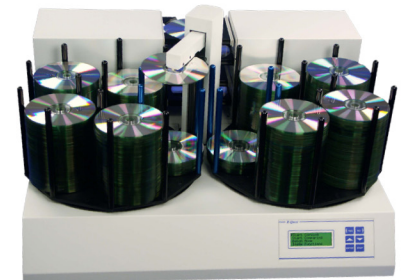

9000 Series

Automated Disc Duplicators

Now Shipping... Our New Series 5 Controller!

Product Code	Drives/ Capacity	Software /Networkable	Memory / HDD	Weight / Dimensions	Power / Environment
TCA-9200	2 / 220	Stand Alone, Keypad Operation / Network Optional	80 GB HDD / 256MB Memory	39lbs (13.5kg) approx. / 14.5"L x 18"W x 13.5"H (cm: 37.25D x 34.5H x 46W) approx.	110v / 220v Auto Switch / Power Consumption - 100W / Environment Temperature: 40-95°F (5-35°C) Humidity 20%-80% non-condensing
TCA-9200BD	2 / 220 Blu-ray				

TCA-9450	4 / 550	Stand Alone, Keypad Operation / Network Optional	80 GB HDD / 256MB Memory 1GB Upgrade Option	73lbs (33.1kg) approx. / 30"D x 26"W x 20"H (cm: 76.2D x 66H x 50.8W) approx.	110v / 220v Auto Switch / Power Consumption - 100W / Environment Temperature: 40-95°F (5-35°C) Humidity 20%-80% non-condensing
TCA-9450BD	4 / 550 Blu-ray				

TCA-9800	8 / 220	Stand Alone, Keypad Operation / Network Optional	80 GB HDD / 1GB Memory	80lbs (36.3kg) approx. / 30"D x 26"W x 20"H (cm: 76.2D x 66H x 50.8W) approx.	110v / 220v Auto Switch / Power Consumption - 100W / Environment Temperature: 40-95°F (5-35°C) Humidity 20%-80% non-condensing
TCA-9800BD	8 / 220 Blu-ray				

TCA-9850	8 / 550	Stand Alone, Keypad Operation / Network Optional	80 GB HDD / 1GB Memory	84lbs (38.1kg) approx. / 30"D x 26"W x 20"H (cm: 76.2D x 66H x 50.8W) approx.	110v / 220v Auto Switch / Power Consumption - 100W / Environment Temperature: 40-95°F (5-35°C) Humidity 20%-80% non-condensing
TCA-9850BD	8 / 550 Blu-ray